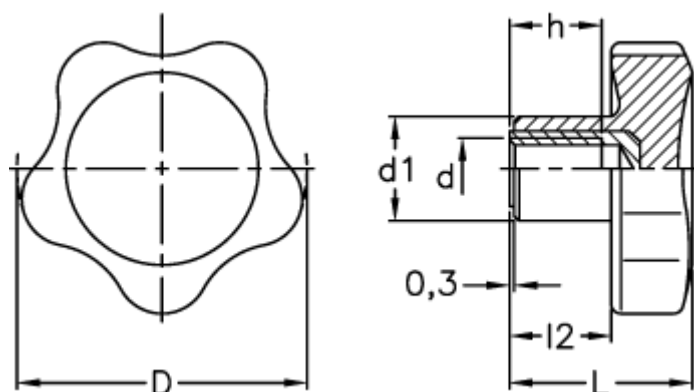

Article number: 2302166342

Description: E+G Lobe knob
VC.692/40 B-M8

Measures

| | |
|------|--------|
| D | = 40 |
| d1 | = 15 |
| d 6H | = M8 |
| h | = 13 |
| L | = 26.0 |
| l2 | = 14.0 |